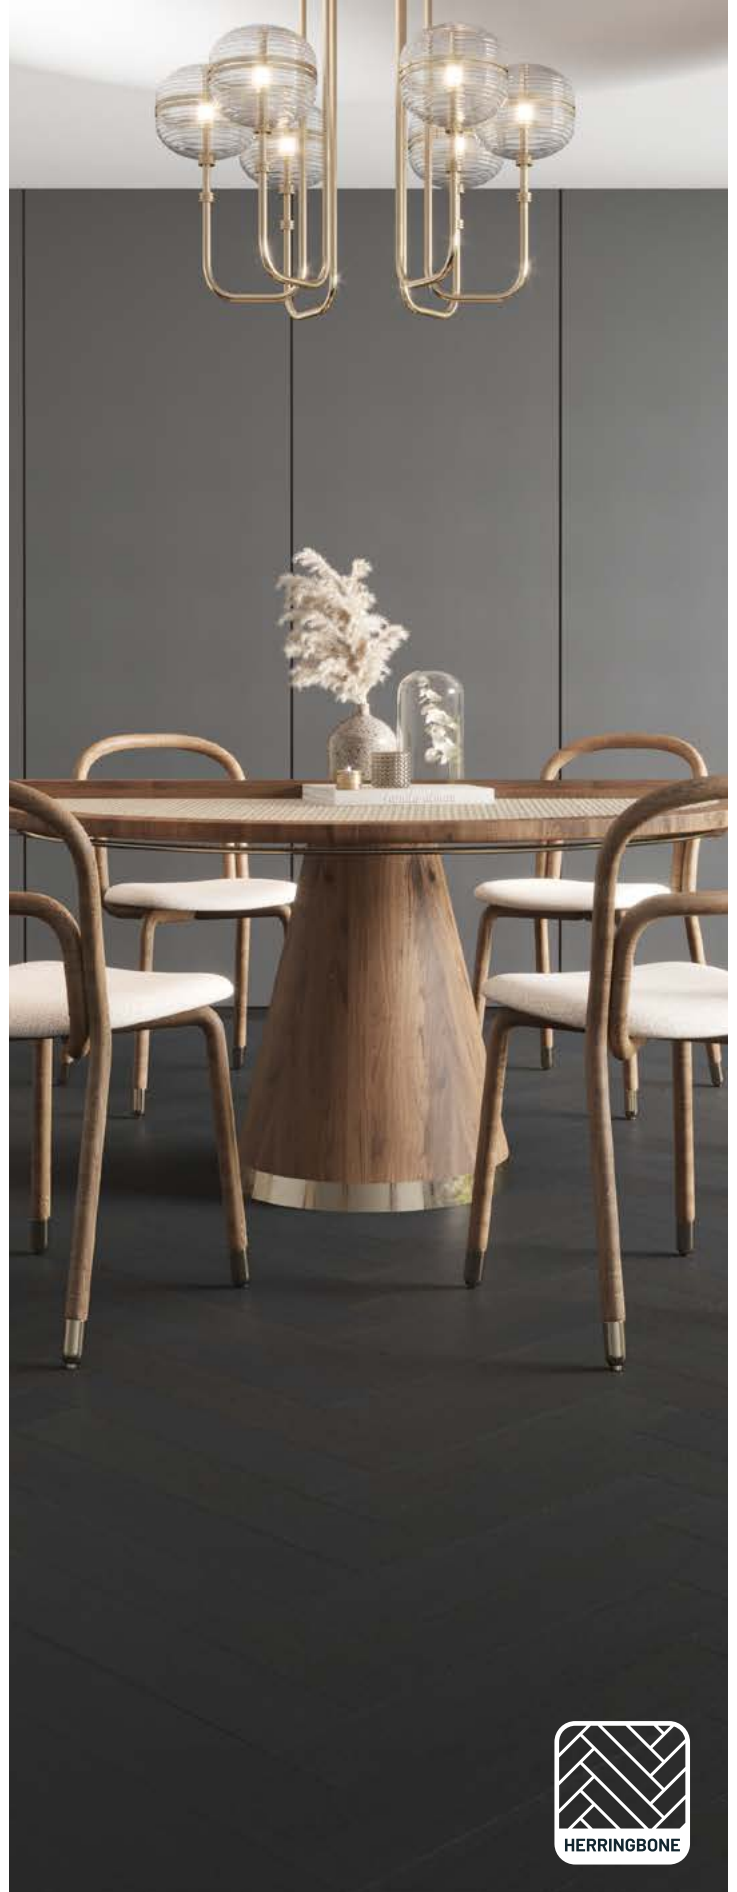

1022 - Midnight Grey

Product Code: 1022

Midnight Grey

Specifications

Plank

Available Sizes	1900 x 190 x 15/3 mm
Timber Species	European Oak
Surface Finish	Light Brushed Lacquer
Bevel	4 Sided Micro-Bevel
Wear Layer	Solid European Oak
Core	Hardwood Multi-layer Plywood
Wood Grade	Natural
Joining Profile	Tongue and Groove
Nesting Boards	<25% Random Short Boards
Moisture Content	8-12%
Installation Method	Floating, Direct Stick
Suitable Substrates	Particle Board, Concrete, Existing Timber
Suitable Applications	Flooring, Walls, Ceilings
Suitable Uses	Residential Homes, Hospitality, Retail Stores, Restaurants, Apartments
Underfloor Heating	Yes
15mm Mean CHF Value (kW/m2)	3.8
15mm Mean Smoke Value (%.min)	40
15mm Formaldehyde Emission	E1
15mm Slip Classification	P3

Herringbone

Available Sizes	600 x 120 x 15/3 mm
Timber Species	European Oak
Surface Finish	Light Brushed Lacquer
Bevel	4 Sided Micro-Bevel
Wear Layer	Solid European Oak
Core	Hardwood Multi-layer Plywood
Wood Grade	Prime
Joining Profile	Tongue and Groove
Nesting Boards	<25% Random Short Boards
Installation Method	Floating, Direct Stick
Suitable Substrates	Particle Board, Concrete, Existing Timber
Suitable Applications	Flooring, Walls, Ceilings
Suitable Uses	Residential Homes, Hospitality, Retail Stores, Restaurants, Apartments
Underfloor Heating	Yes