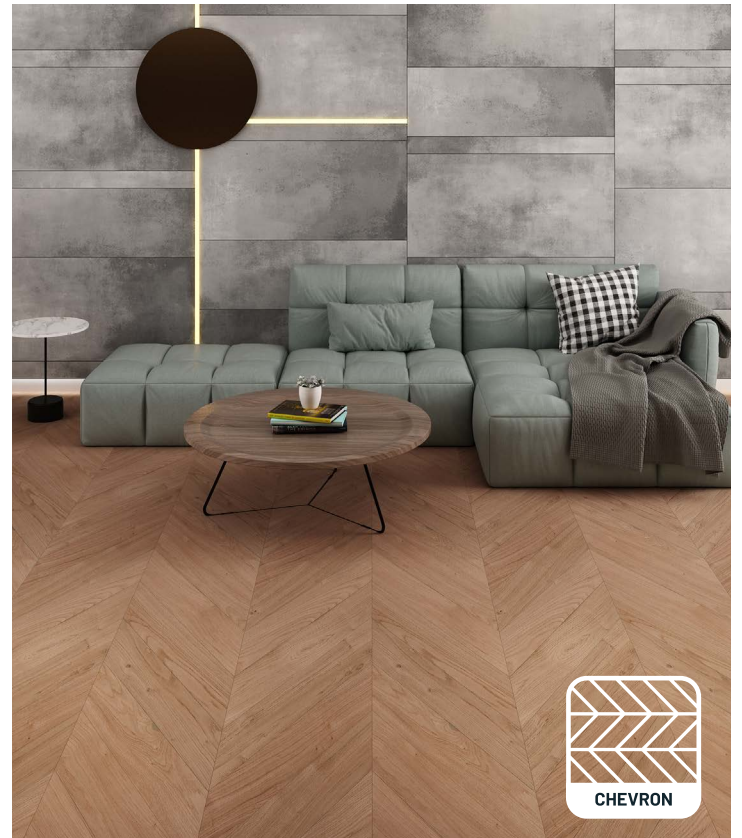

1049 - Beige Ash

Product Code: 1049

Beige Ash

Specifications

Plank

Available Sizes	1900 x 190 x 15/3 mm 2200 x 220 x 20/6 mm
Timber Species	European Oak
Surface Finish	Light Brushed Lacquer
Bevel	4 Sided Micro-Bevel
Wear Layer	Solid European Oak
Core	Hardwood Multi-layer Plywood
Wood Grade	Natural
Joining Profile	Tongue and Groove
Nesting Boards	<25% Random Short Boards
Moisture Content	8-12%
Installation Method	Floating, Direct Stick
Suitable Substrates	Particle Board, Concrete, Existing Timber
Suitable Applications	Flooring, Walls, Ceilings
Suitable Uses	Residential Homes, Hospitality, Retail Stores, Restaurants, Apartments
Underfloor Heating	Yes

Herringbone

Available Sizes	600 x 120 x 15/3 mm
Timber Species	European Oak
Surface Finish	Light Brushed Lacquer
Bevel	4 Sided Micro-Bevel
Wear Layer	Solid European Oak
Core	Hardwood Multi-layer Plywood
Wood Grade	Prime
Joining Profile	Tongue and Groove
Nesting Boards	<25% Random Short Boards
Installation Method	Floating, Direct Stick
Suitable Substrates	Particle Board, Concrete, Existing Timber
Suitable Applications	Flooring, Walls, Ceilings
Suitable Uses	Residential Homes, Hospitality, Retail Stores, Restaurants, Apartments
Underfloor Heating	Yes