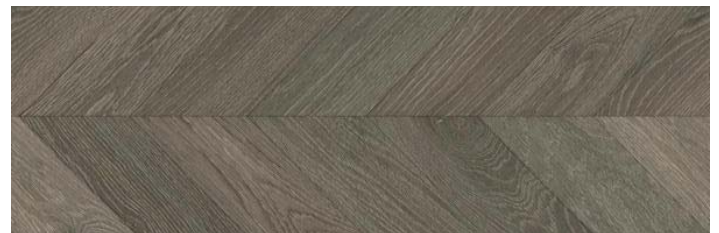

1062 - Moss Grey

Product Code: 1062

Moss Grey

Specifications

Plank

Available Sizes	1900 x 190 x 15/3 mm 2200 x 220 x 20/6 mm
Timber Species	European Oak
Surface Finish	Light Brushed Lacquer
Bevel	4 Sided Micro-Bevel
Wear Layer	Solid European Oak
Core	Hardwood Multi-layer Plywood
Wood Grade	Natural
Joining Profile	Tongue and Groove
Nesting Boards	<25% Random Short Boards
Moisture Content	8-12%
Installation Method	Floating, Direct Stick
Suitable Substrates	Particle Board, Concrete, Existing Timber
Suitable Applications	Flooring, Walls, Ceilings
Suitable Uses	Residential Homes, Hospitality, Retail Stores, Restaurants, Apartments
Underfloor Heating	Yes

Herringbone

Available Sizes	600 x 120 x 15/3 mm
Timber Species	European Oak
Surface Finish	Light Brushed Lacquer
Bevel	4 Sided Micro-Bevel
Wear Layer	Solid European Oak
Core	Hardwood Multi-layer Plywood
Wood Grade	Prime
Joining Profile	Tongue and Groove
Nesting Boards	<25% Random Short Boards
Installation Method	Floating, Direct Stick
Suitable Substrates	Particle Board, Concrete, Existing Timber
Suitable Applications	Flooring, Walls, Ceilings
Suitable Uses	Residential Homes, Hospitality, Retail Stores, Restaurants, Apartments
Underfloor Heating	Yes