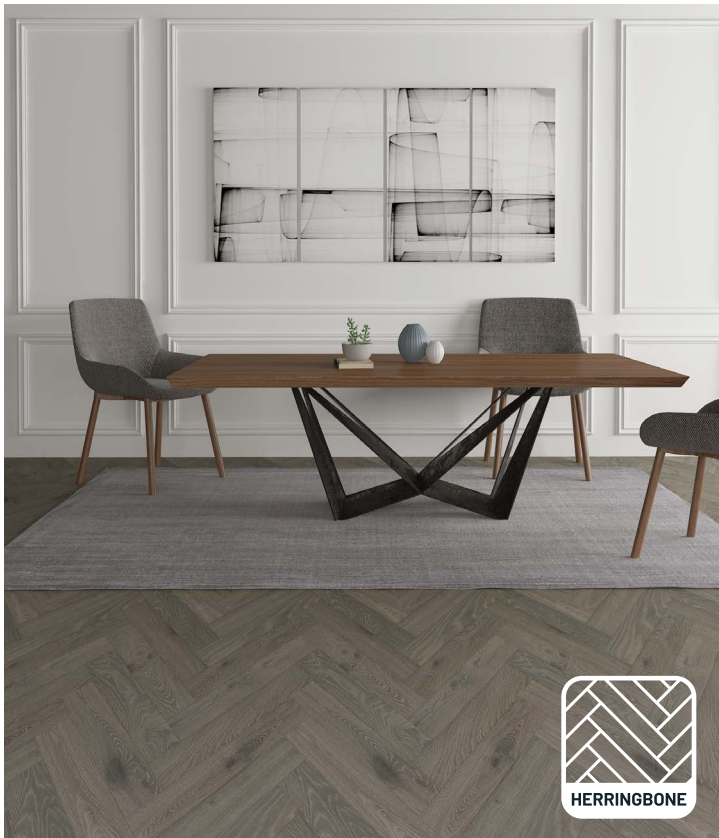

1062 - Moss Grey

Product Code: 1062

Moss Grey

Specifications

Plank

Available Sizes	1900 x 190 x 15/3 mm 2200 x 220 x 20/6 mm
Timber Species	European Oak
Surface Finish	Light Brushed Lacquer
Bevel	4 Sided Micro-Bevel
Wear Layer	Solid European Oak
Core	Hardwood Multi-layer Plywood
Wood Grade	Natural
Joining Profile	Tongue and Groove
Nesting Boards	<25% Random Short Boards
Moisture Content	8-12%
Installation Method	Floating, Direct Stick
Suitable Substrates	Particle Board, Concrete, Existing Timber
Suitable Applications	Flooring, Walls, Ceilings
Suitable Uses	Residential Homes, Hospitality, Retail Stores, Restaurants, Apartments
Underfloor Heating	Yes

Herringbone

Available Sizes	600 x 120 x 15/3 mm
Timber Species	European Oak
Surface Finish	Light Brushed Lacquer
Bevel	4 Sided Micro-Bevel
Wear Layer	Solid European Oak
Core	Hardwood Multi-layer Plywood
Wood Grade	Prime
Joining Profile	Tongue and Groove
Nesting Boards	<25% Random Short Boards
Installation Method	Floating, Direct Stick
Suitable Substrates	Particle Board, Concrete, Existing Timber
Suitable Applications	Flooring, Walls, Ceilings
Suitable Uses	Residential Homes, Hospitality, Retail Stores, Restaurants, Apartments
Underfloor Heating	Yes